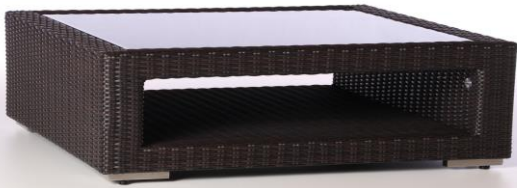

Available Models:

Solar Lounge Tables

Solar Bar Tables

Solar Dining Tables

SOLARENA
MIDDLE EAST

SOLAR LOUNGE TABLES

Buddy Mary
O-Shape M
Dark Brown Peel

Buddy Mary
O-Shape M
Silver Metallic Peel

Tranquilo Sunrise
Cube S
Dark Brown Peel

Tranquilo Sunrise
Cube S
Silver Metallic Peel

Tranquilo Sunrise
Niche S
Dark Brown Peel

Tranquilo Sunrise
Niche S
Silver Metallic Peel

SOLARENA
MIDDLE EAST

SOLAR BAR TABLES