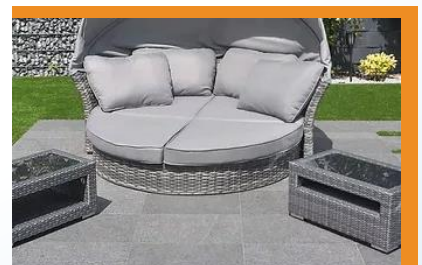

No matter if it is a Golf Resort, Beach Hotel or Yacht Club. The Solar tables with USB charging outlets are available in a wider range of sizes and shapes such as dining tables, lounge tables and bar tables.

Features:

- Power Box table that stores the energy, charges the batteries and protects them from over charging.
- Up to 4 USB charging outputs powering over 10 Watt each.
- Unique and Elegant Designs.
- Quality Solar Tables made of Rattan or Wood.
- Lightweight, Stainless Aluminum frames.
- Suitable for all indoors and outdoors activities.
- Weatherproof and easy to move and robust enough to last many years in daily use.
- Bluetooth SmartConnect App.
- Additional Optional LED Light Package for night time.
- German Designs and German Quality.