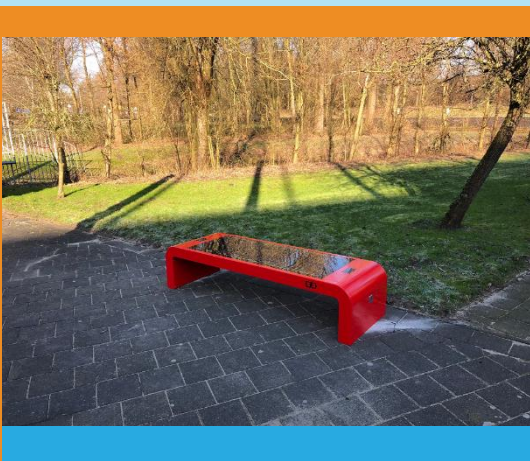

Specifications:

- High Efficiency Solar Panels.
- AGM Battery 12.6 V.
- 80 V Power Output Voltage.
- 150 W Output Power.
- 5 V, 2 Amp USB Charging Voltage.
- 5630SMD LED Lighting.
- Full Battery charging time in strong Sunlight is 2 hours and 6 hours in a Cloudy Day.
- Working hours 10 to 12 per day.
- Working Temperature is - 30° C to 60° C.