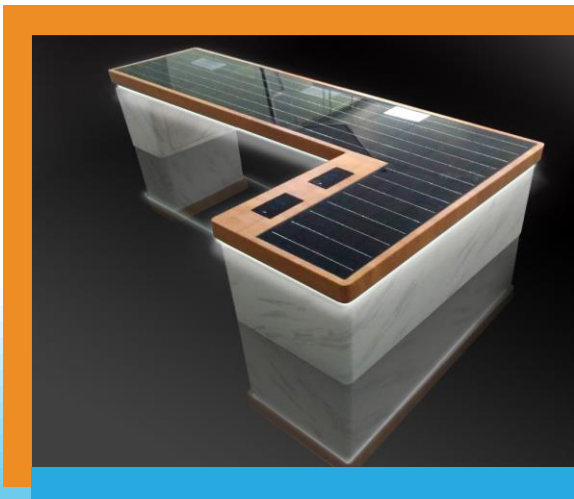

Solar Bench